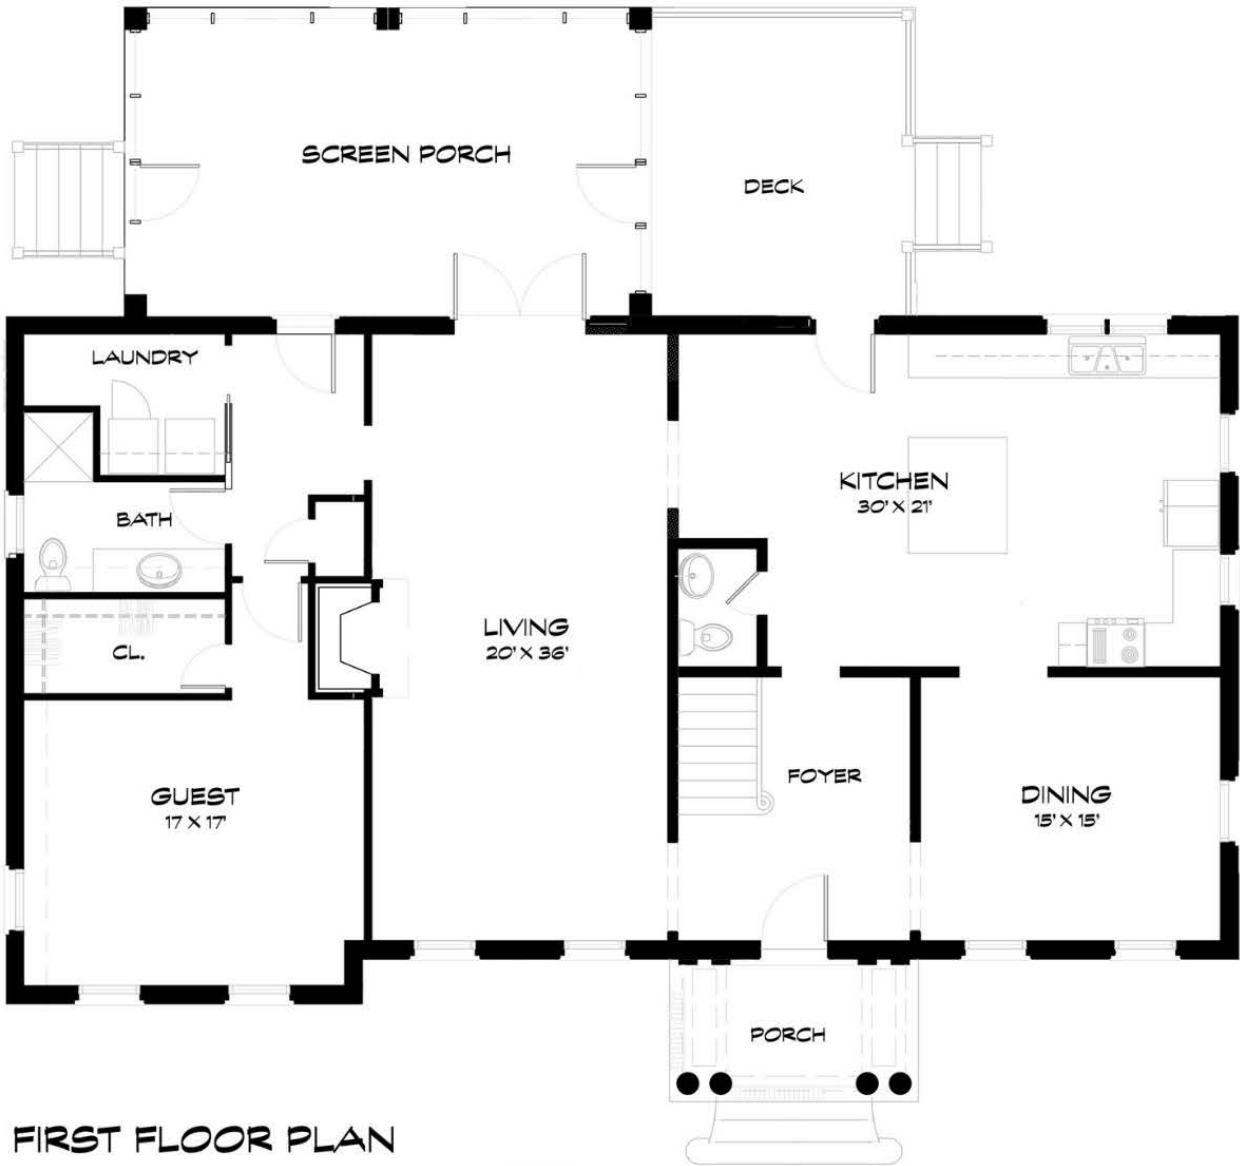

\$987,500

39 PRAIRIE TRAIL

Boone, NC 28607

FEATURES

Open Floor Plan • Bosch Appliances • Hardwood Floors Downstairs
Oversized Windows • Amazing Wooded Views • Desirable School District • Pool
• Quartz Countertops • Roll-in Shower

4 Bedrooms

4.5 Bathrooms

1.2 Acre Lot size

4,604 Sq.Ft.

Cindy Murelli
Realtor®

Village Realty
cindymurelli@villagerealty.com
(555) 123-4567

Bud Murelli
Realtor®

Village Realty
budmurelli@villagerealty.com
(555) 123-4567

FLOOR PLAN

FIRST FLOOR PLAN

Please note that all measurements, including square footage, are estimated and should be confirmed by the buyer. The property information provided is based on the owner's knowledge but may need verification by the buyer, and the real estate agent is not responsible for its accuracy. The sale of the property is subject to potential errors, omissions, price changes, prior sales, or withdrawal without notice. In compliance with the law, this property is available for purchase without regard to race, color, religion, national origin, gender, family status, or disability. This message is not meant to solicit the sale of properties currently listed elsewhere.