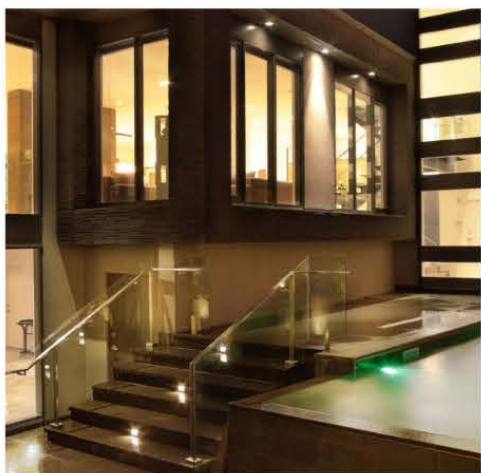

Cindy Murelli
Realtor®

Village Realty
cindymurelli@villagerealty.com
(555) 123-4567